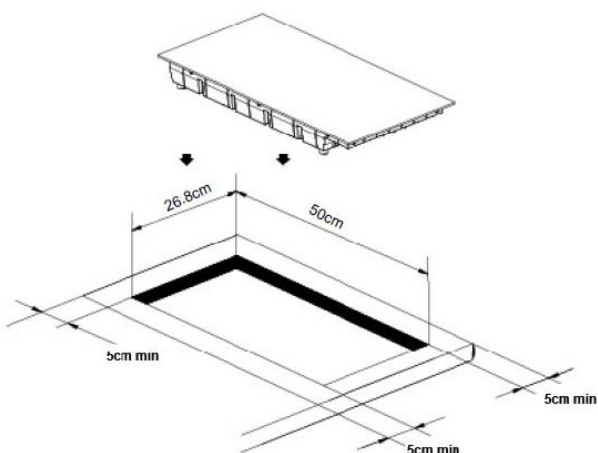

MASTER E2

Built-in induction cooker

+++++

Art. no.	3041
EAN	40 38437 03041 2
Dimensions	289 x 56 x 520 mm
Built-in dimensions	268 x 500 mm
Weight	5,2 kg
Voltage	230 V / 50 Hz
Power	3500 Watt (1500 & 2000 Watt)
Certificates	GS, CE
Packaging unit	1

Product features Master E2

- Induction cooker with 2 hobs
- 3500 Watt - 1500 Watt & 2000 Watt
- **230 V Plug connection**
- **Glass-ceramic surface**
- **Sensor-Touch-operation**
- Easy readable, large digital display for each zone
- Timer and power levels for each cooking zone individually adjustable
- 9 power levels per hob
- Timer function 1 –99 minutes in 1-minute-interval
- **Hold function (setting protection/child safety lock)**
- Safe operation due to automatic pot detection
- Automatic overheating protection
- Automatic switch-off when not in use
- Easy to clean