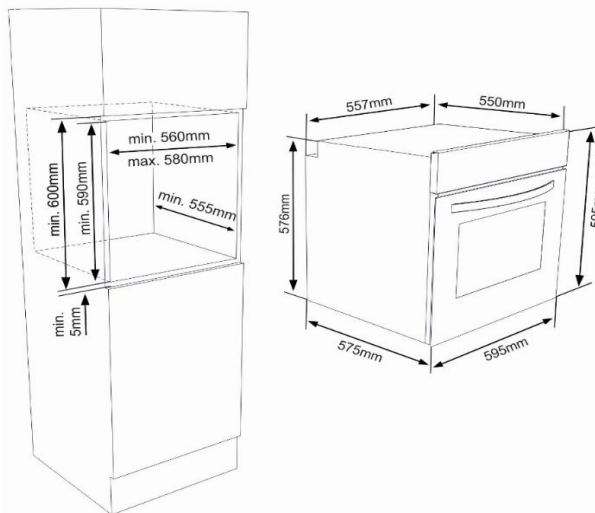

EBA K4 WE_eng

Single oven

Energieklasse

A

Picture similar

Energy characteristics

Energy class	A
Energy consumption kWh/24 h	0,85 kWh
Power supply	230/400 V 3N~
Power consumption	2300 W
Noise emission	-

Oven features

Thermostat	Ja
Timer	-
Display	-
Telescopic shelves	-
Side wires	Ja
Pop-In/ Pop out knobs	-
Door glass	Ja
Child lock	-
Oven light	Ja

Oven functions:

Top+Bottom, Top, Bottom, Grill

General Specifications

Design	white
Heating mode	Conventional 4
Oven volume	64 l
Oven interior coating	Enamel

Accessories

Grid	1
Deep tray	1
Others	

Dimensions/Logistic Data

Article number	
EAN-Code	
Oven dimensions (HxWxD) / Weight	595x595x570 mm/35 kg
Packed dimensions (HxWxD) / Weight (brutto)	640x680x630 mm /37,7 kg
Packing quantity	1 unit
Pallet quantity	4 units
20' / 40' container	81 / 162 units
High Cube Container	216 units